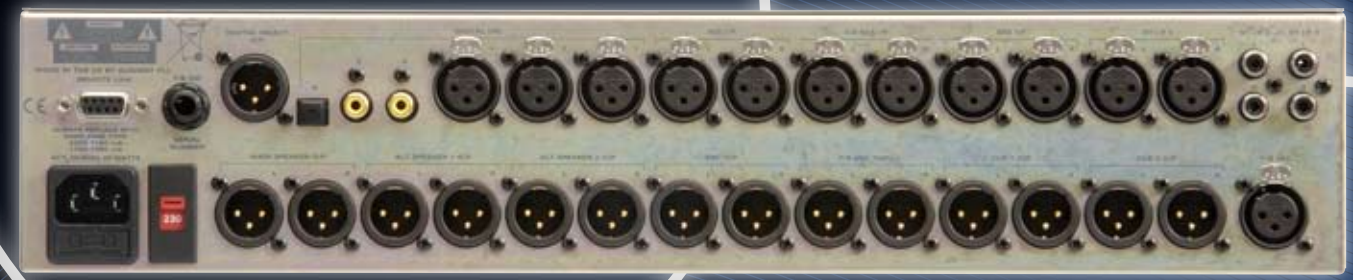

Think around the box.

**CENTRO**  
MASTER SECTION

- 6 digital sources.
- 6 analogue sources.
- 2 stereo Cue mixes.
- Built-in talkback.
- Controls 3 pairs of speakers and a sub.

# CENTRO

MASTER SECTION

Listen to any of 6 digital and 6 analogue stereo sources. Audition multiple analogue sources simultaneously, even throw in a digital source if you like. At the same time, you can route any digital source to the dedicated digital output which means no more replugging or repetitive patching.

Control zero-latency monitoring for performers with 2 stereo cue outputs fed from dedicated Rec and Foldback sources, or from the control room selection. You can even offer praise or chastisement with built-in talkback!

Control 3 sets of stereo speakers, a sub-woofer and headphones from a central panel with mute, channel mute, mono, phase and dim.

All this and there's no need to run 20 cables across your desktop! The separate I/O box and included remote provide an ergonomic, intuitive solution for the DAW-centred studio.